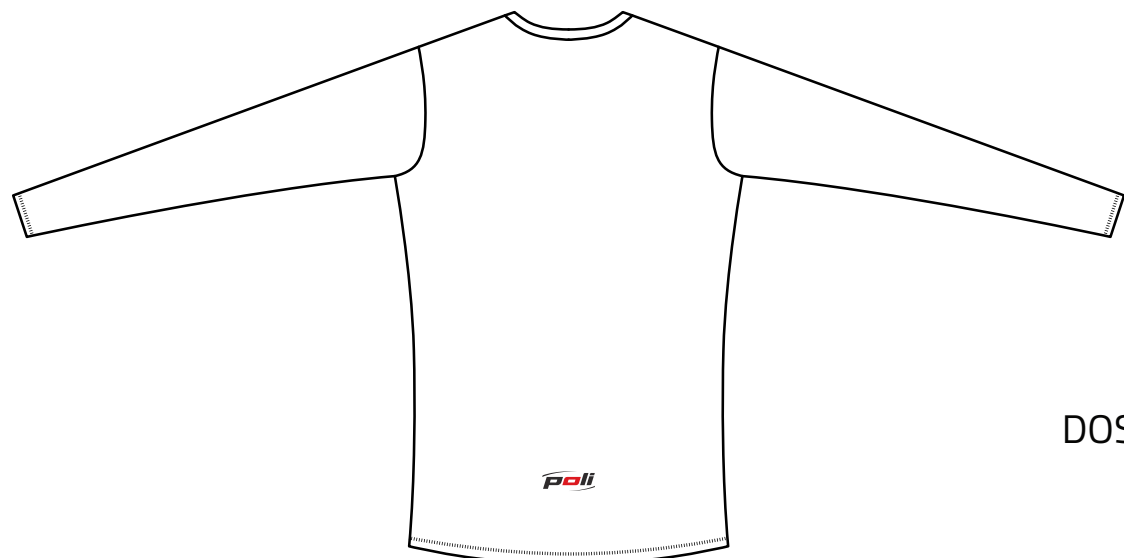

BERKO MC / ML

Tee-shirt mixte

Poli

DESIGNED FOR PERFORMANCE

DEVANT

DOS