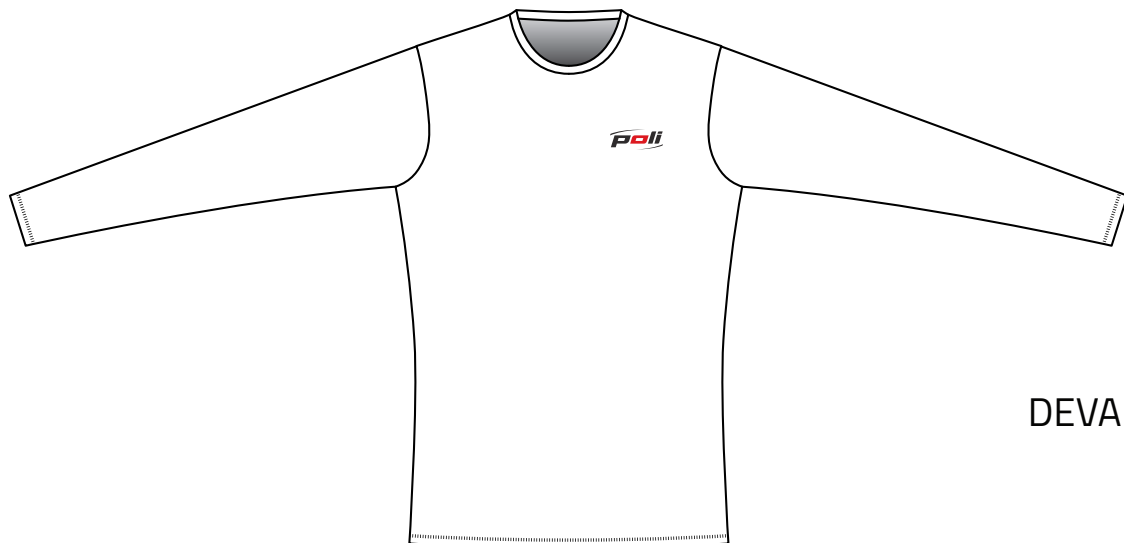

BERKO MC / ML

Tee-shirt mixte

Poli

DESIGNED FOR PERFORMANCE

DEVANT

DOS